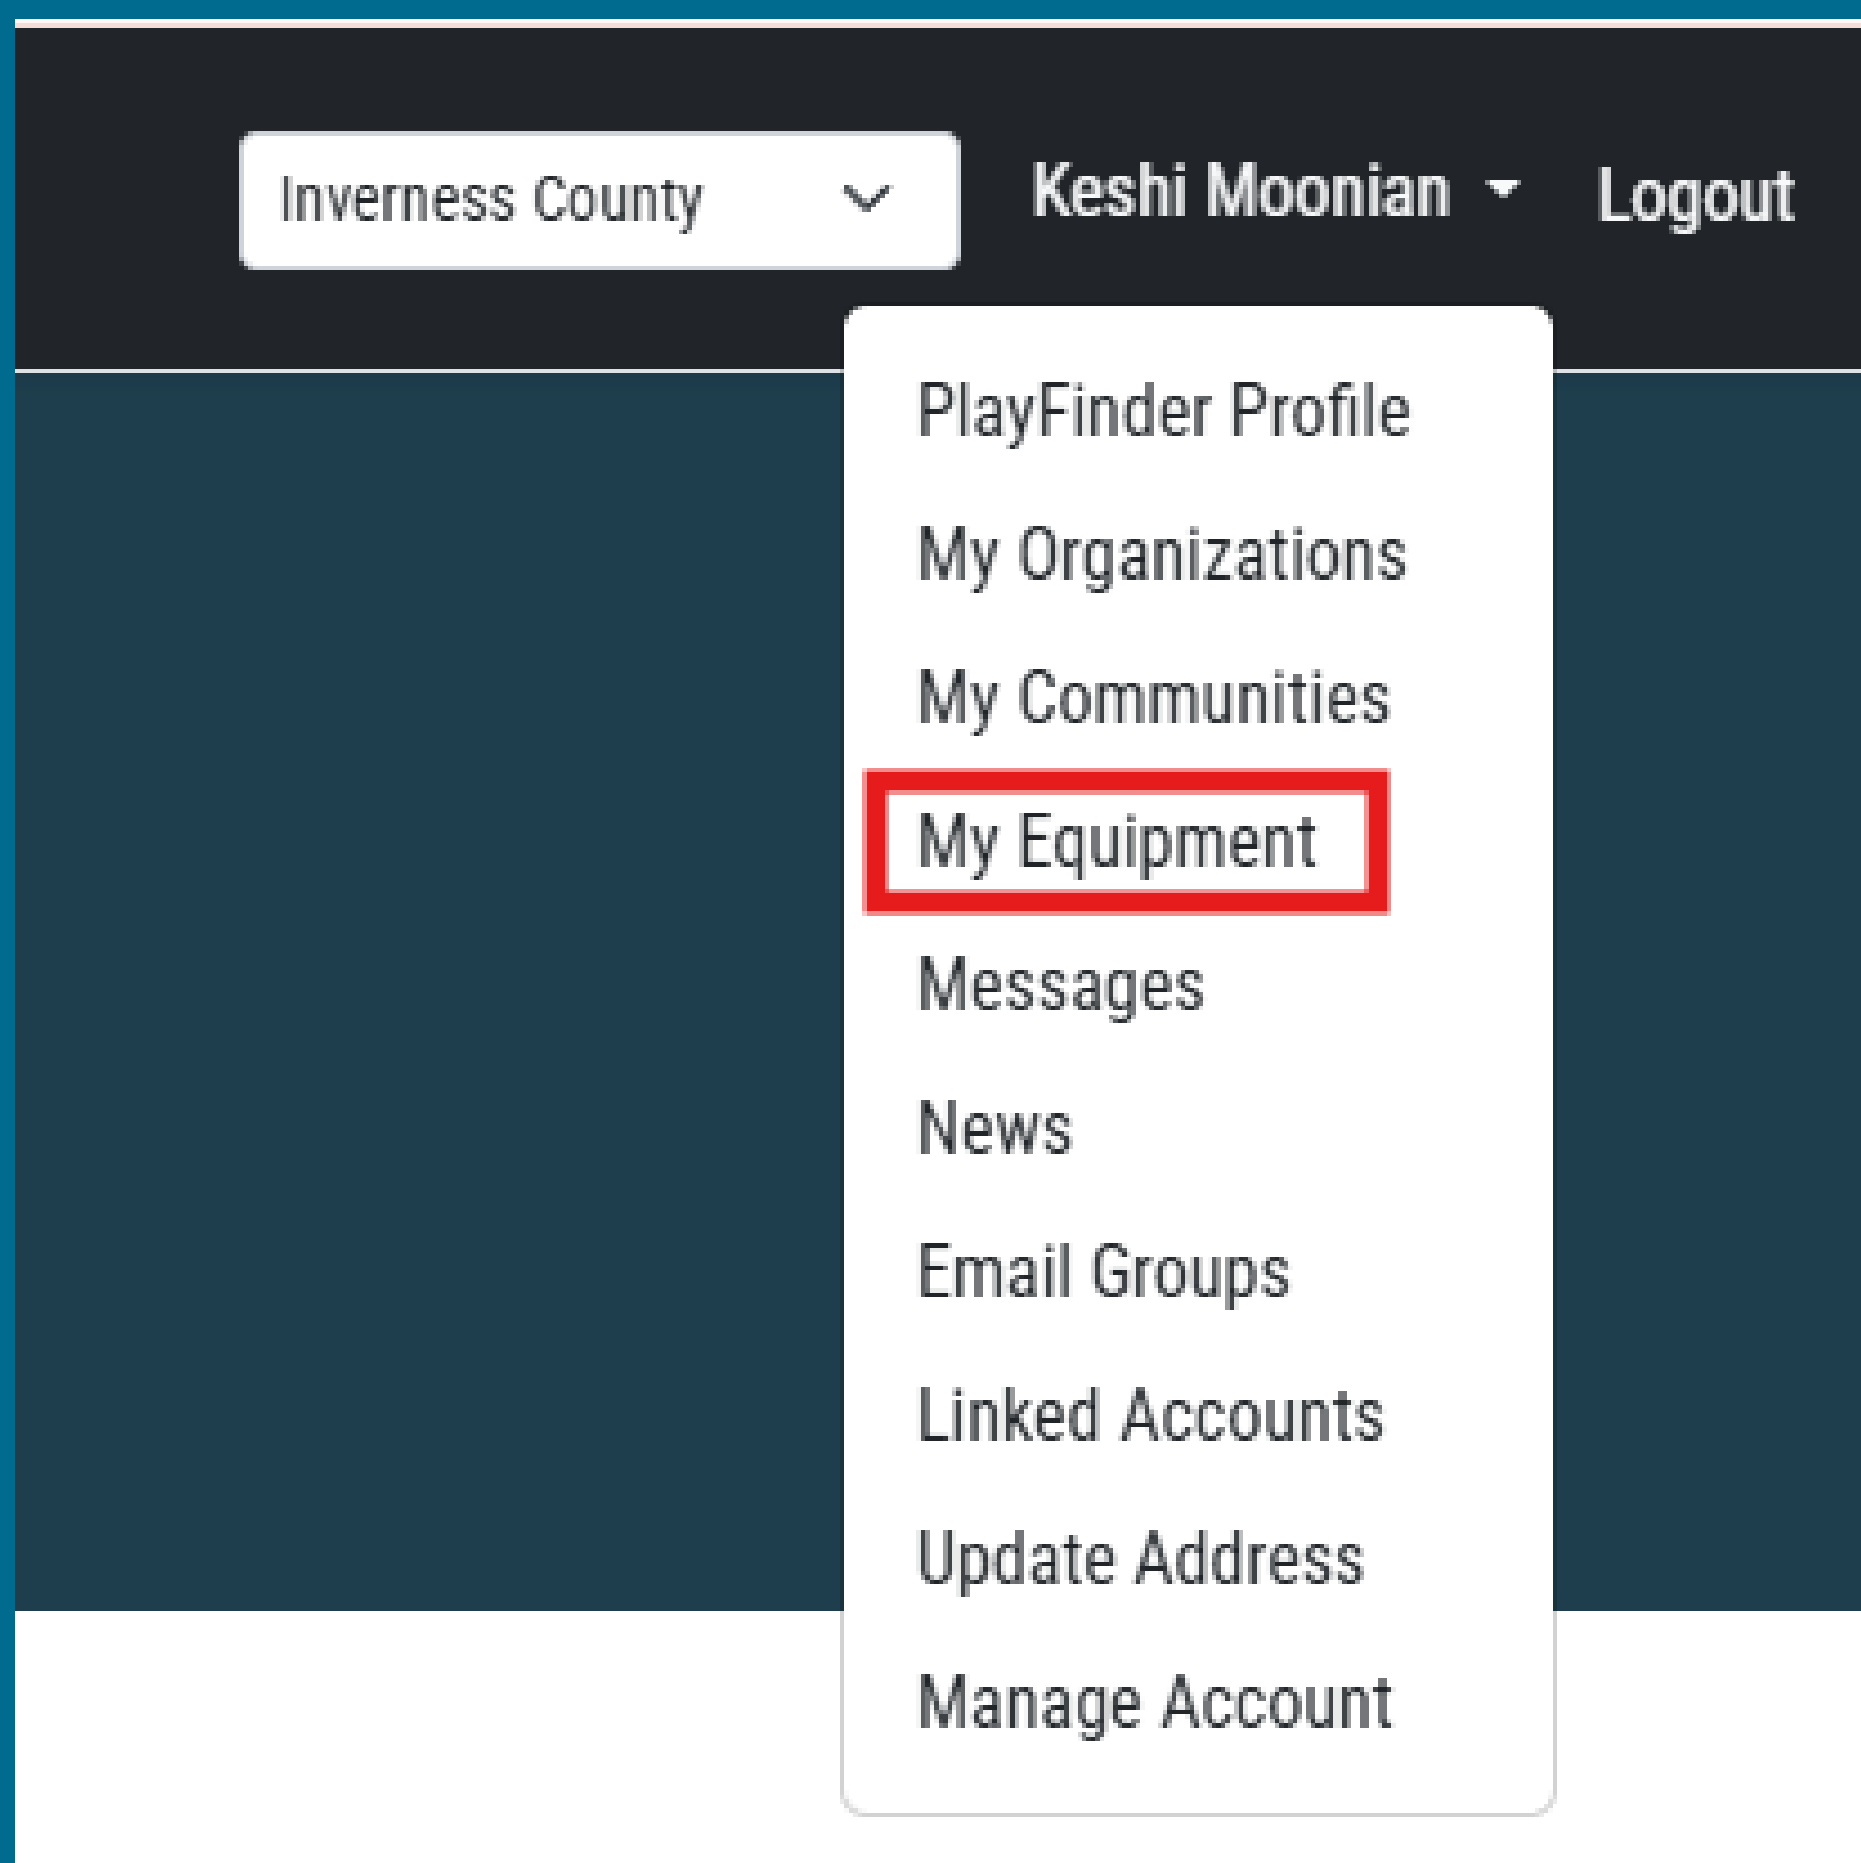

The chair can be self-propelled or assisted by a companion.

- ✓ Adaptable for sand and snow use
- ✓ All-terrain pathways

Free to borrow.

HOW TO BOOK?

1. Create a Profile on [PlayFinder.ca](https://playfinder.ca).
2. Go to “My Equipment” on the Drop-Down Menu.