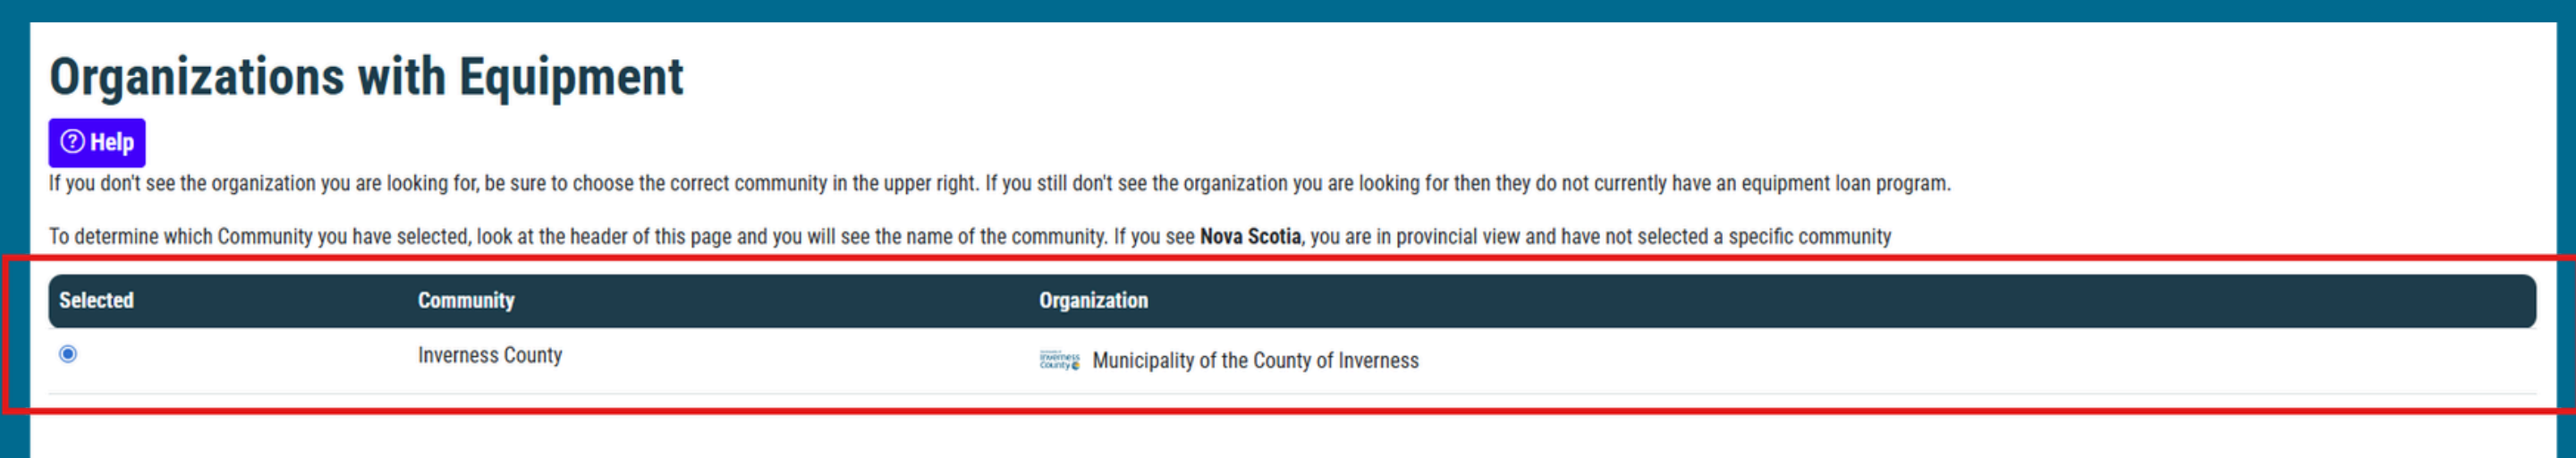

3. Click on “Book Equipment”.
4. Select “Inverness County”.

5. Choose your Equipment Type, then select the pick up (start) date and drop off (end) date.

Equipment Loan for Moonian - (Keshi Moonian)

Help

Equipment Type